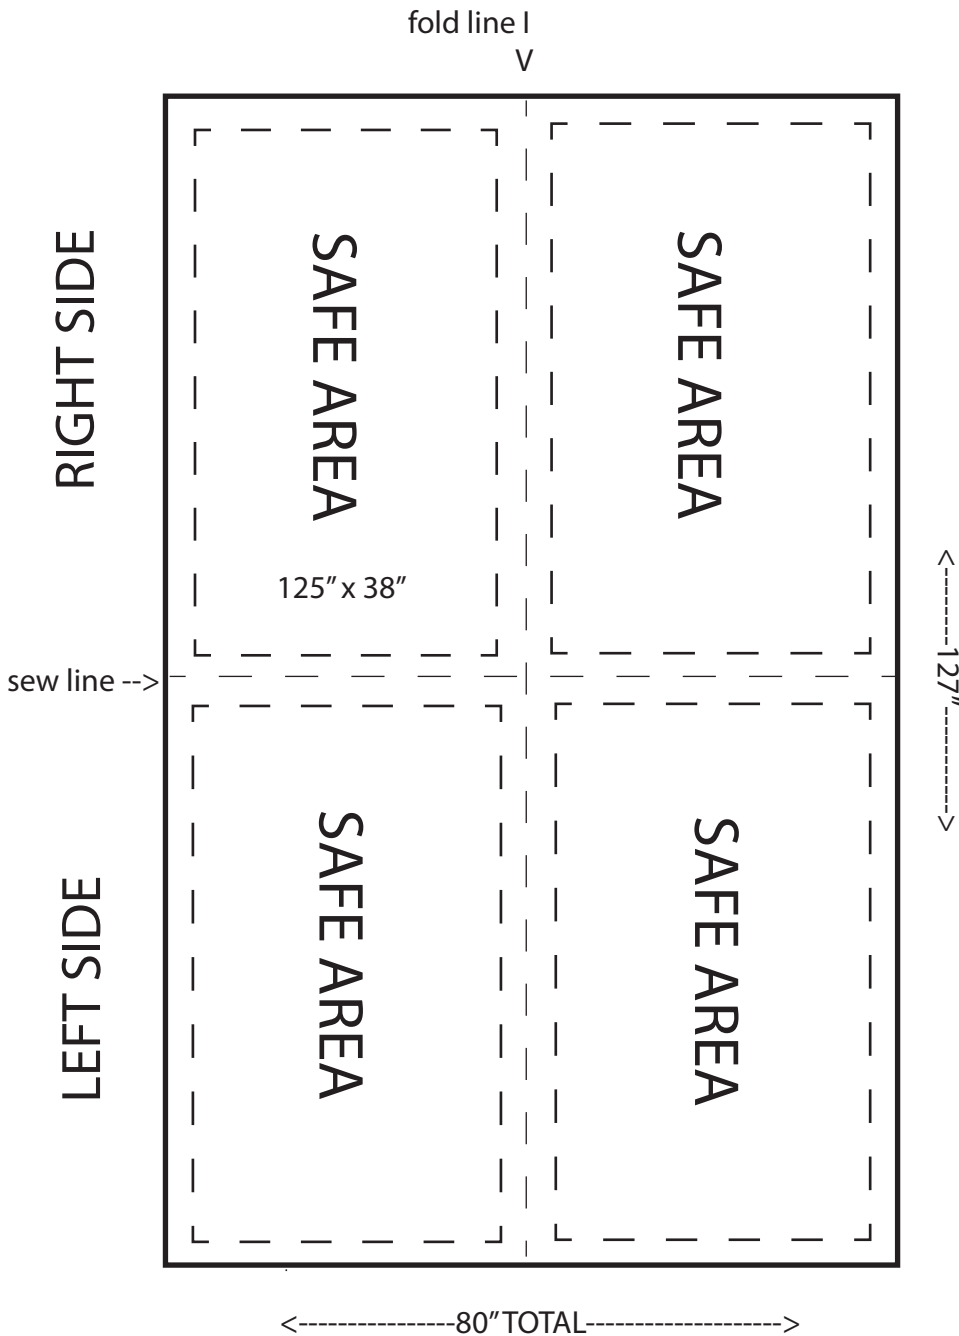

SPECIFICATIONS FOR SUPPLYING PRINT READY ARTWORK

ROUNDED ARCH BOOTH DISPLAY **254" - WIDTH x 80" - HEIGHT**

Total Graphic Area: 254"W x 80"H

Total Safe Area: 4 Panels At 125" x 38"

LEFT/RIGHT side sewn together to make full unit

Please include a 1" margin on all sides.

Do not place any important graphics in this area.

If getting a double sided display with two different sides, please provide two separate art files.

FILE FORMATS

.JPG or .PDF

(.ai, .psd, .eps, .tiff)

ART GUIDELINES

- Files must be CMYK
- All Fonts must be created to Outlines or Supplied with your artwork
- Embed all images and support files
- Resolution must be 150 ppi at full size
- Please view your artwork at full size
- Background color / Image must extend to the edge of the artboard
- Make sure to turn off or delete all other layers on finished artwork before sending and make sure artwork is a flatten file (if using Photoshop).